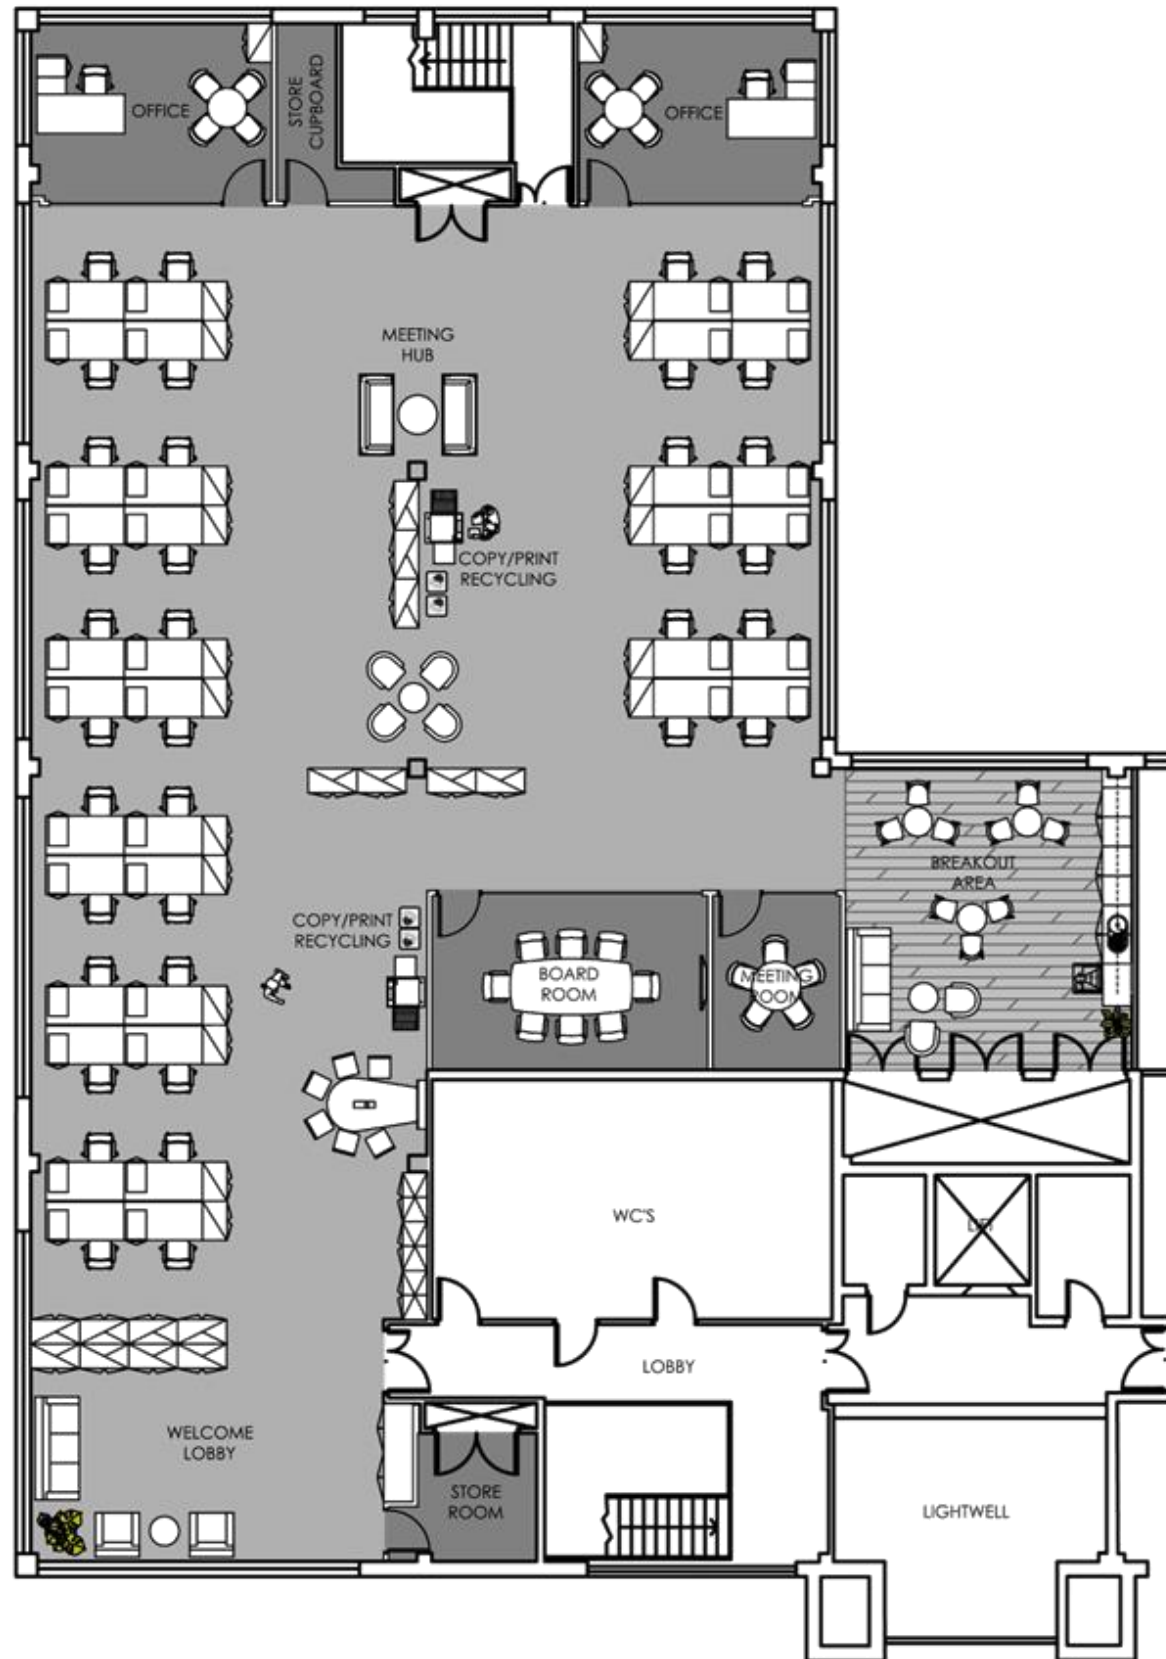

OAKLEY COURT, KINGSMEAD

FIRST FLOOR

LOW DENSITY
36 DESKS, 2 OFFICES

OAKLEY COURT, KINGSMEAD

FIRST FLOOR

HIGH DENSITY
58 DESKS, 2 OFFICES